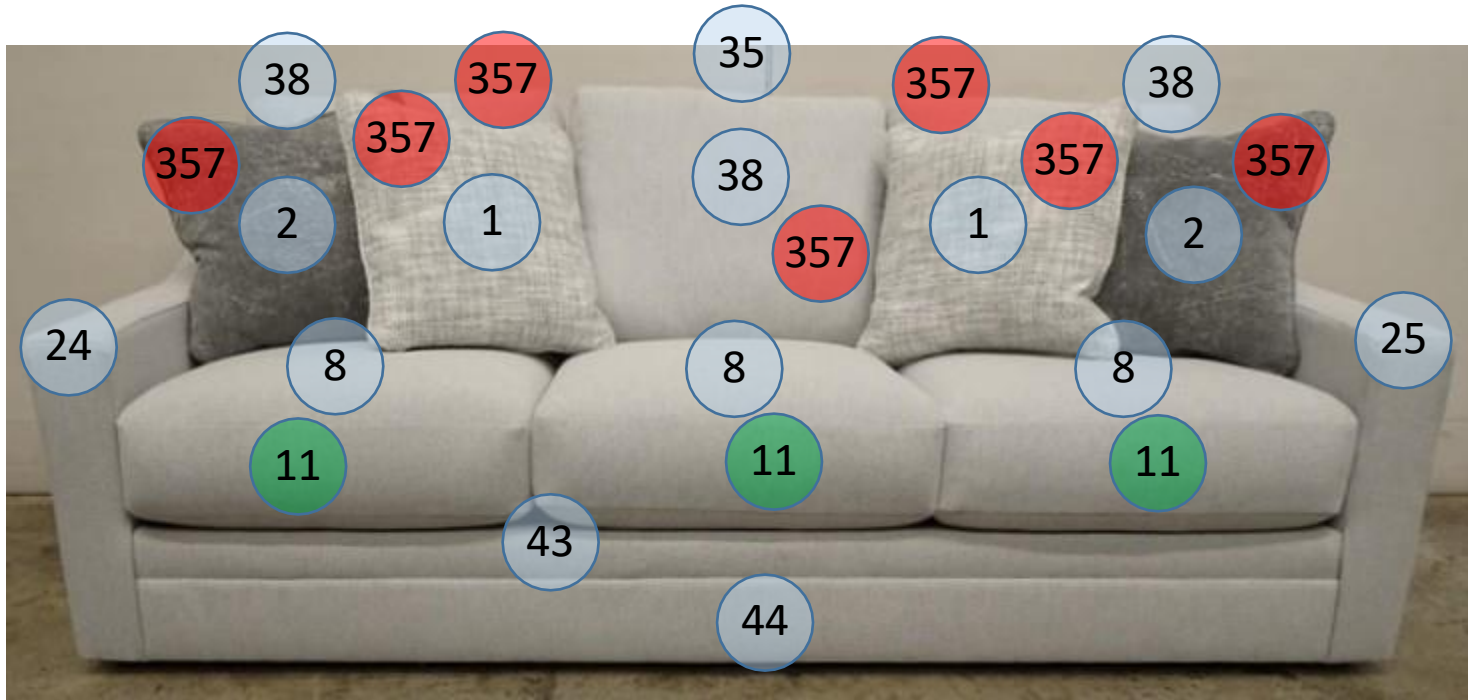

4820238

Call Out	Description
● (Red)	Blown Fiber
● (Yellow)	Cushion Chaise Pad - top Pad
● (Green)	Cushion Foam
● (Yellow)	KD Component
● (Blue)	Cover

40

433

362

46

170